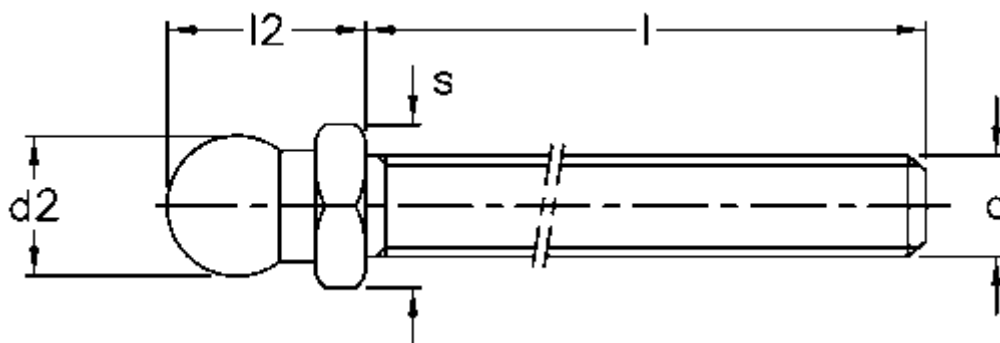

Article number: 2310302331

Description: E+G Threaded stem, Zinc-plated steel
SM-14-M12x98

Measures

$d = M12$

$d_2 = 13.9$

$l = 98$

$l_2 = 20$

$s = 14$